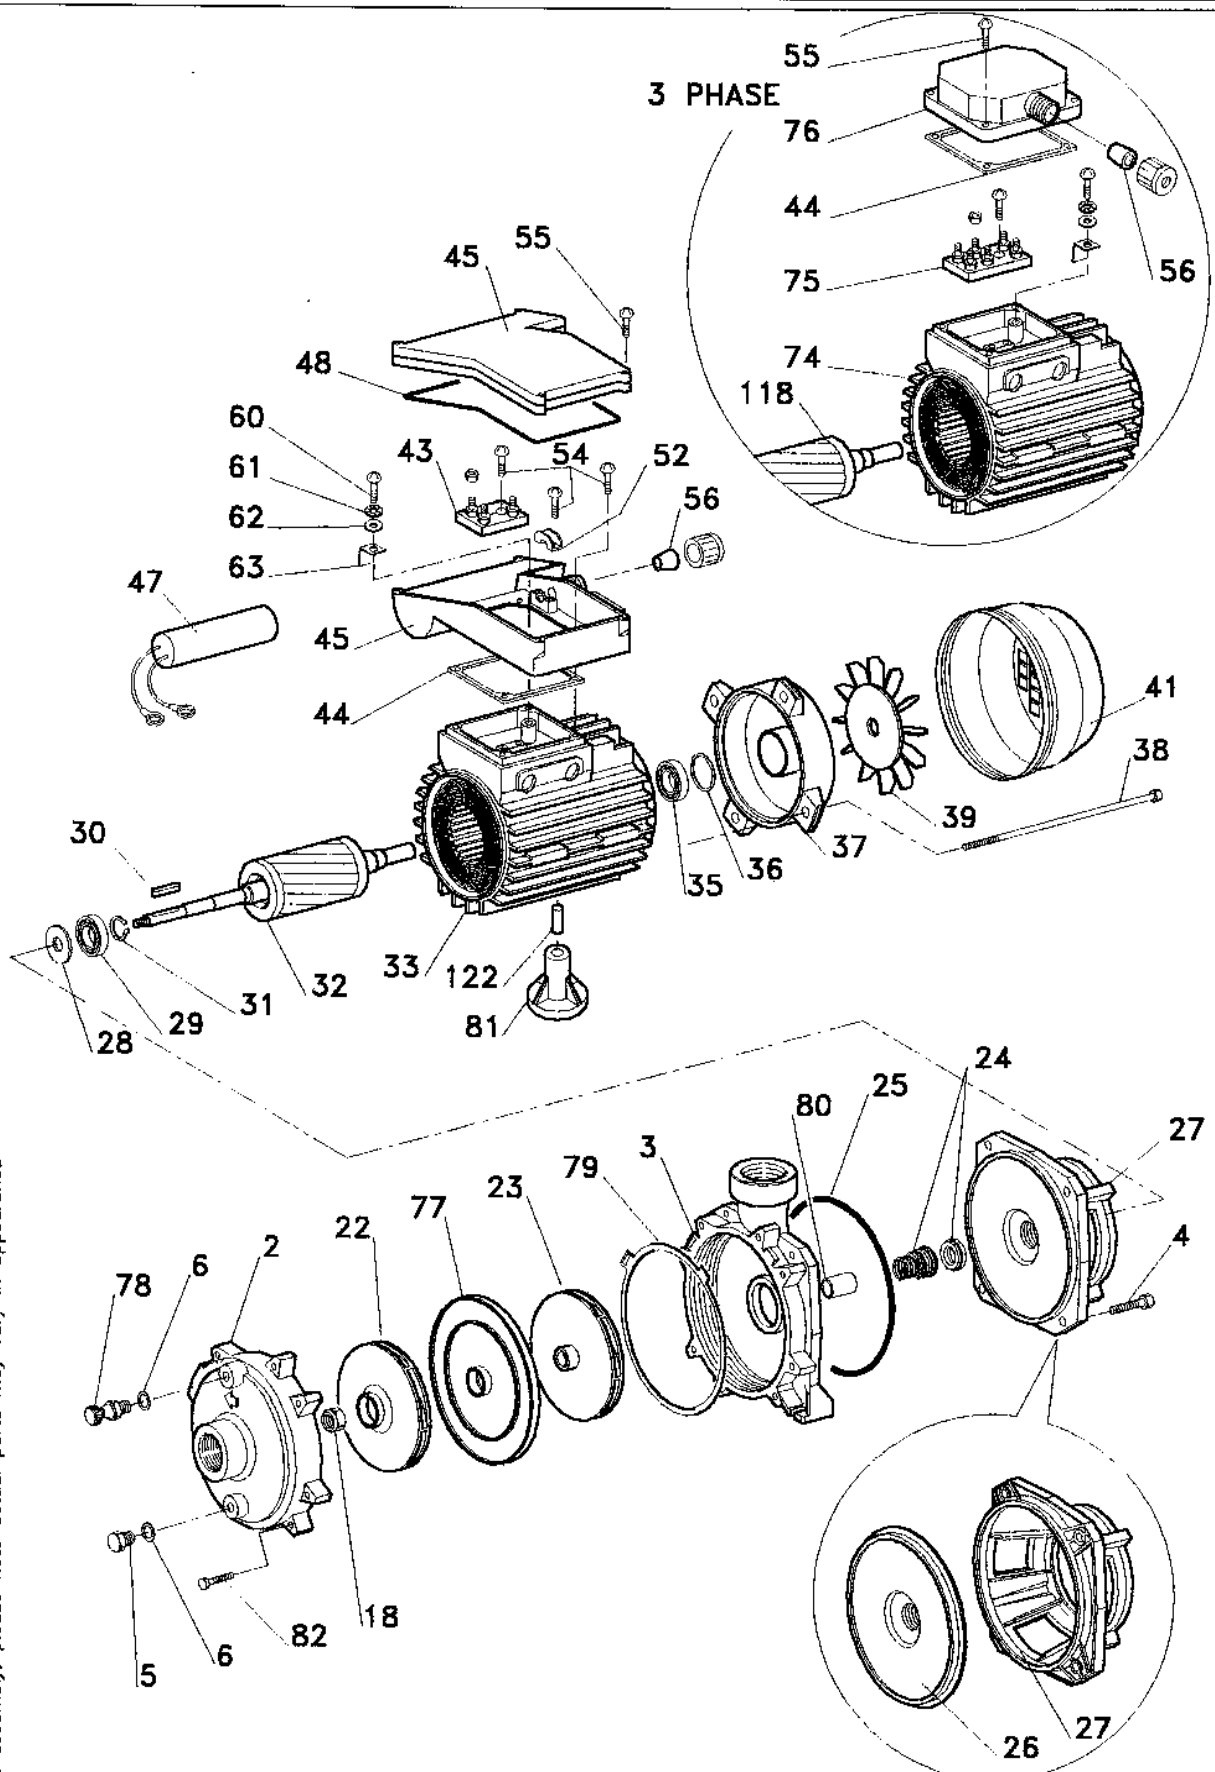

Drawing shows typical assembly, please note actual parts may vary in appearance

NOCCHI

PEZZI DI RICAMBIO
SPARE PARTS

TIPO : CENTRIFUGA BIGIRANTE

DISEGNO : DR 970013

REV.